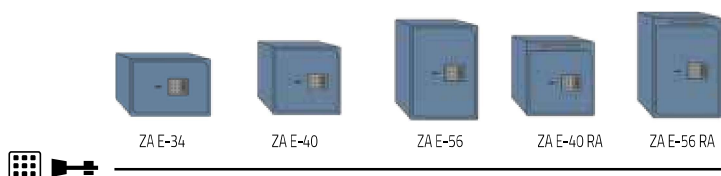

1 User code with 2 to 15 digits.

1 Emergency code with 8 digits.

Delayed opening programmable between 1 and 99 minutes..

Power supply:

4 x 1,5V AA-size batteries included.

Low battery warning. External power outlet with 9V battery. (6LR61).

MODEL	CODE		 mm.	(H x W x D)			L.	Code EAN 8421461
 								
ZA E-34	11500	EXTERIOR	340 x 480 x 300	INTERIOR 330 x 472 x 245	1	36	39	115003
ZA E-40	11501	EXTERIOR	400 x 400 x 300	INTERIOR 390 x 392 x 245	1	36	38	115010
ZA E-56	11502	EXTERIOR	560 x 400 x 300	INTERIOR 550 x 392 x 245	2	50	54	115027
ZA E-40 RA	11506	EXTERIOR	440 x 400 x 300	INTERIOR 430 x 392 x 245	1	38,4	42	115065
ZA E-56 RA	11507	EXTERIOR	600 x 400 x 300	INTERIOR 590 x 392 x 245	2	51	58	115072